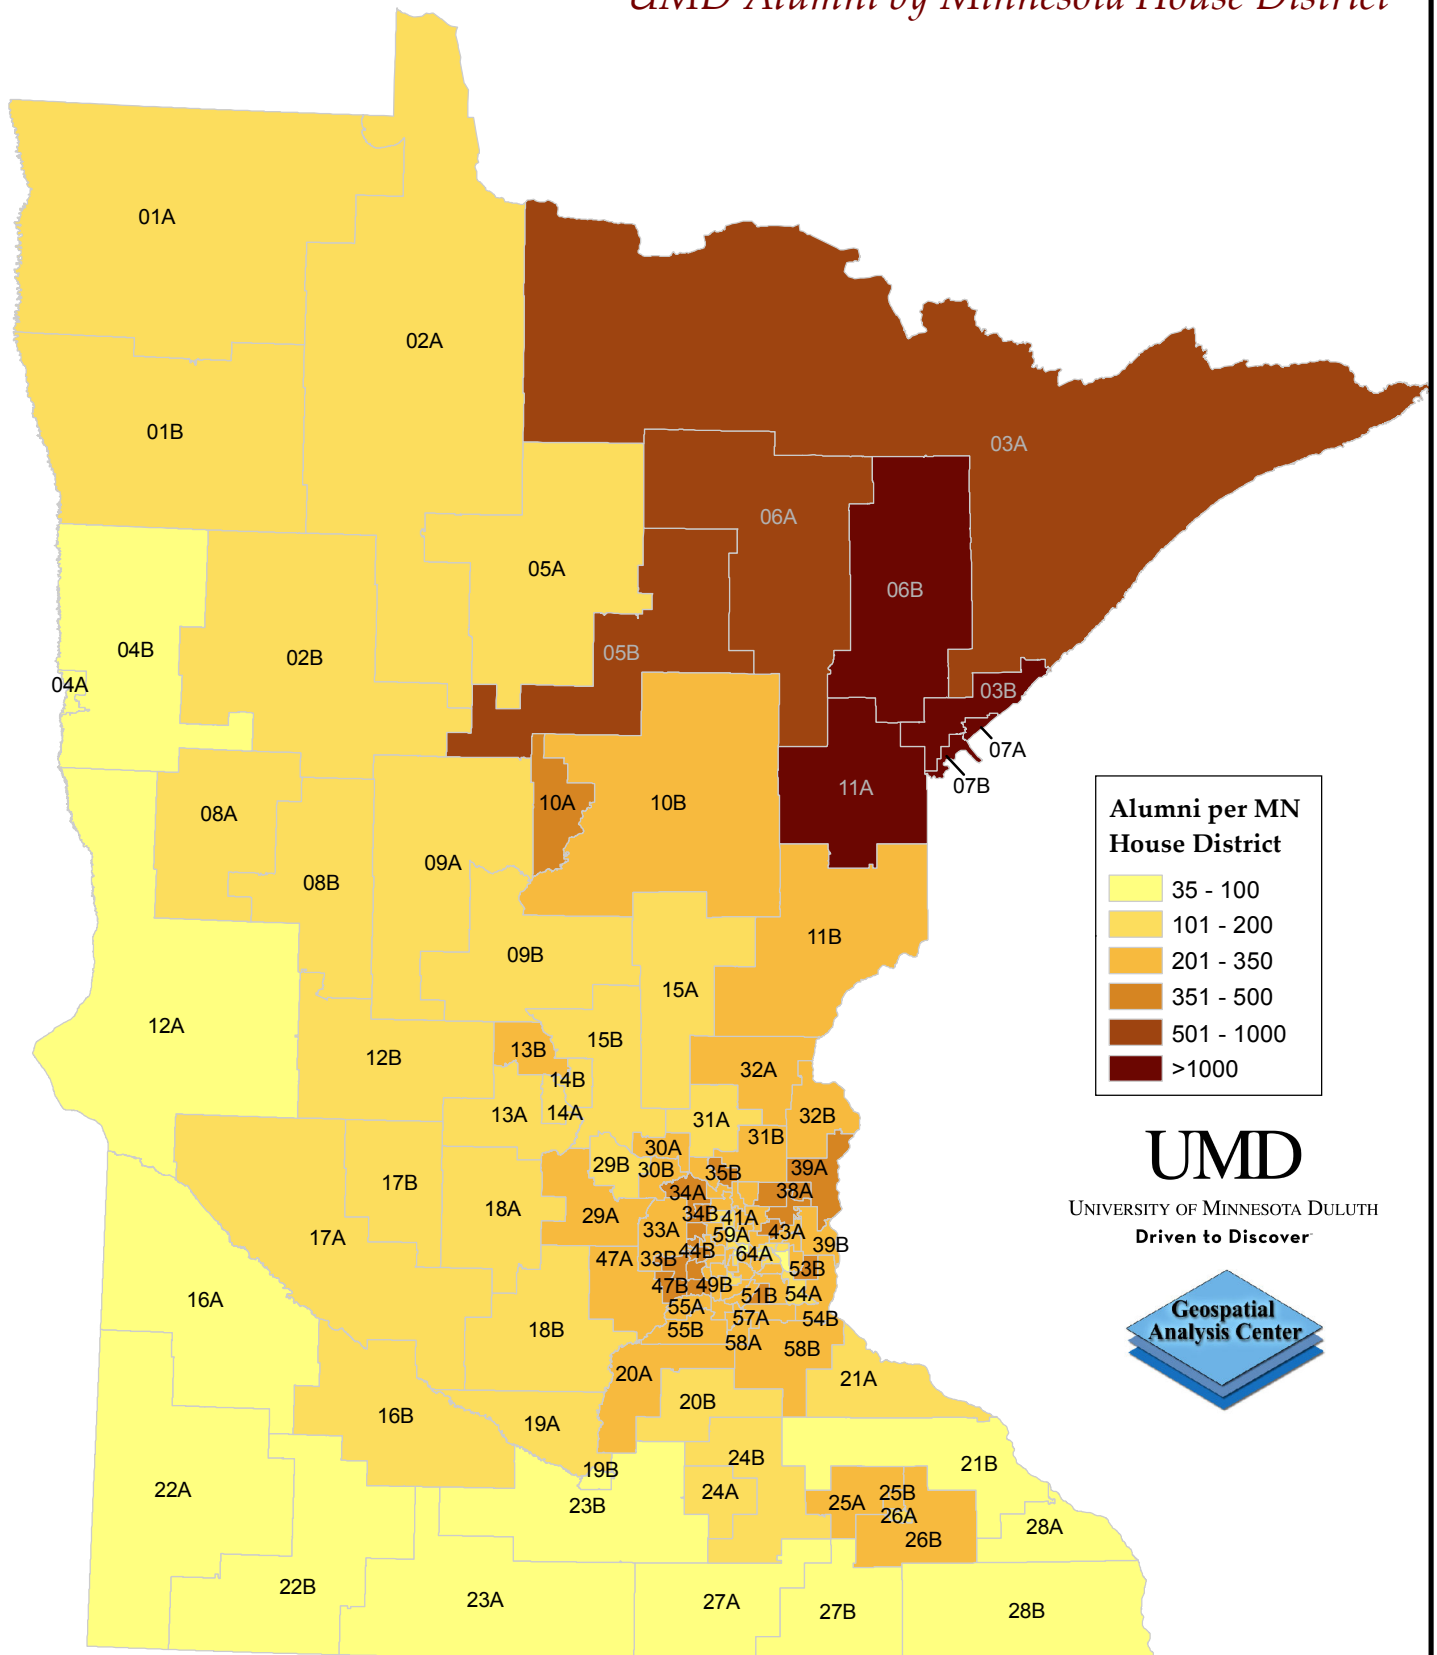

# Where are they now?

## UMD Alumni by Minnesota House District

**UMD**  
UNIVERSITY OF MINNESOTA DULUTH  
Driven to Discover

Prepared by the Geospatial Analysis Center, UMD.

Data sources: UMD Fall 2015 Alumni Database and 2015 Minnesota Legislative Districts, MnGeo.

## Alumni MN Legislative District Assignment

Of the 41135 Minnesota alumni address records from the database (October 2015), 39285, or 95.5%, were assigned to a MN Legislative District (2012). The addresses assigned to a District either fell in a zip code that is entirely within a single district, or the address was positively geocoded using the US Street locator with Esri Streetmap. Addresses not found include mail routes, P.O box locations and incomplete records. These 1839 records were assigned the district value given in the alumni database.