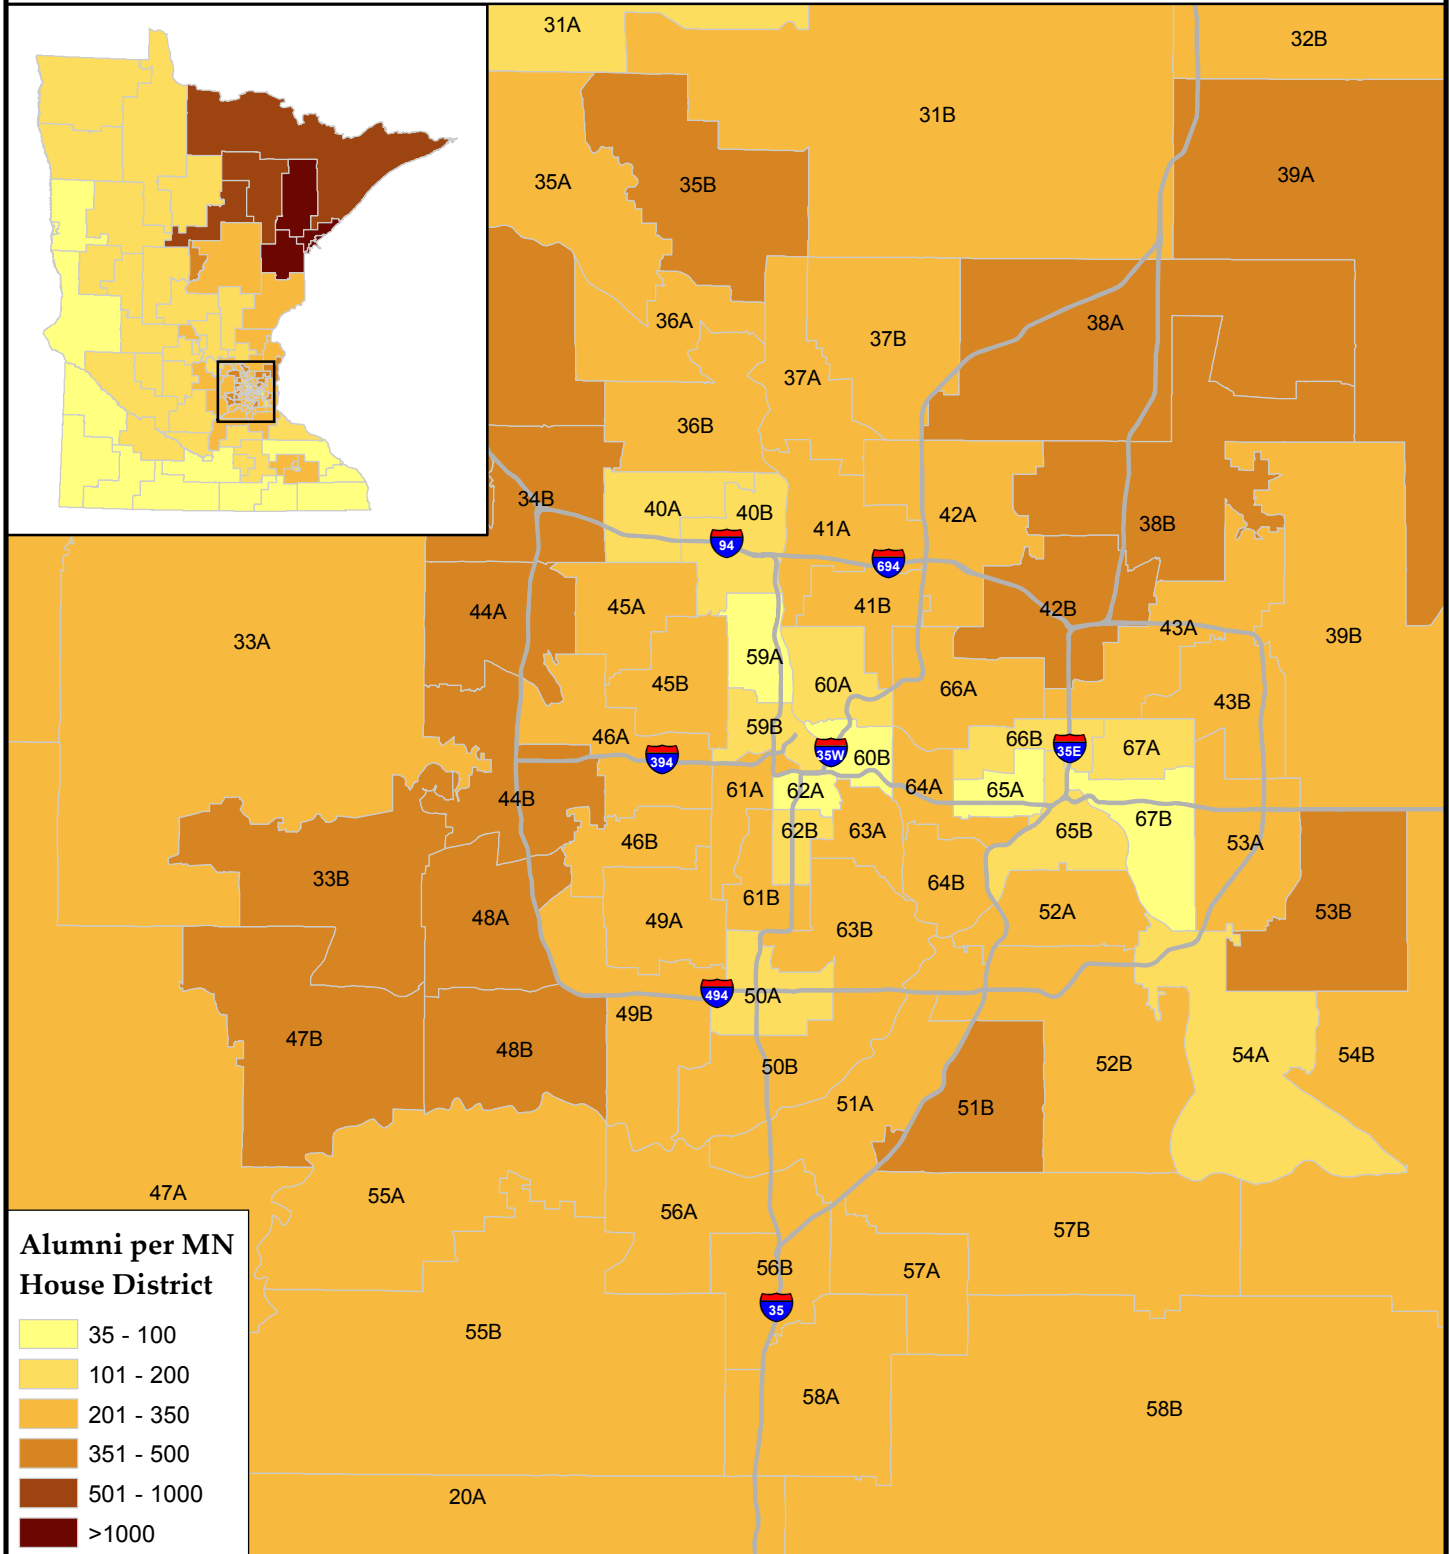

Where are they now?

UMD Alumni by Minnesota House District

Map prepared by the Geospatial Analysis Center, UMD.
Data sources: UMD Fall 2015 Alumni Database and
2015 Minnesota Legislative Districts, MnGeo.

Alumni MN Legislative District Assignment

Of the 41135 Minnesota alumni address records from the database (October 2015), 39285, or 95.5%, were assigned to a MN Legislative District (2012). The addresses assigned to a District either fell in a zip code that is entirely within a single district, or the address was positively geocoded using the US Street locator with Esri Streetmap. Addresses not found include mail routes, P.O box locations and incomplete records. These 1839 records were assigned the district value given in the alumni database.