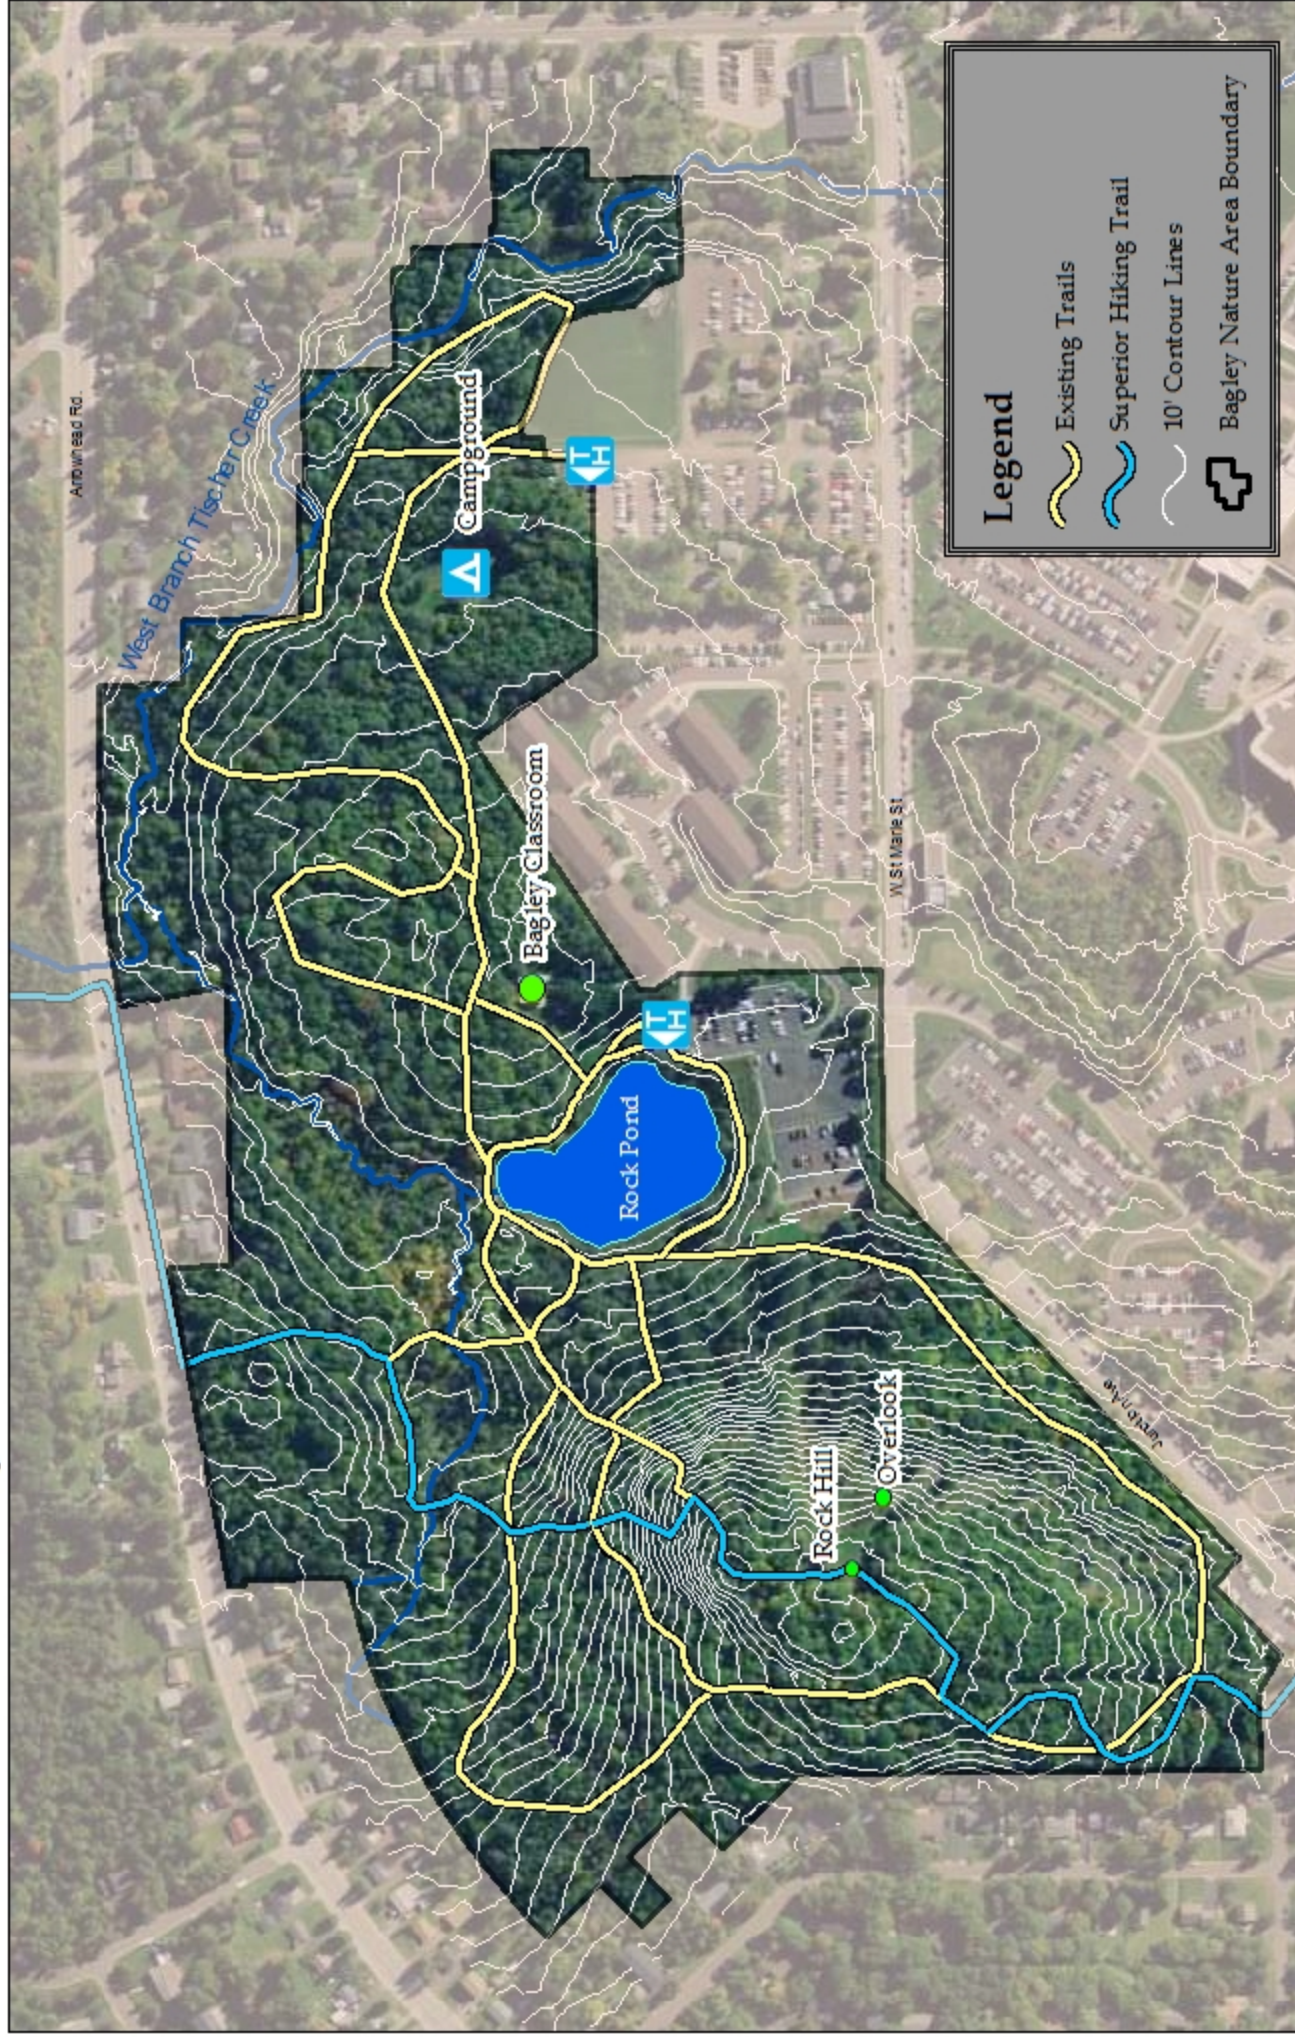

# Bagley Nature Area

University of Minnesota Duluth

0 0.03 0.06 0.12 0.18 0.24 Miles

Map created 03/31/16  
ENED 4320 GIS Students