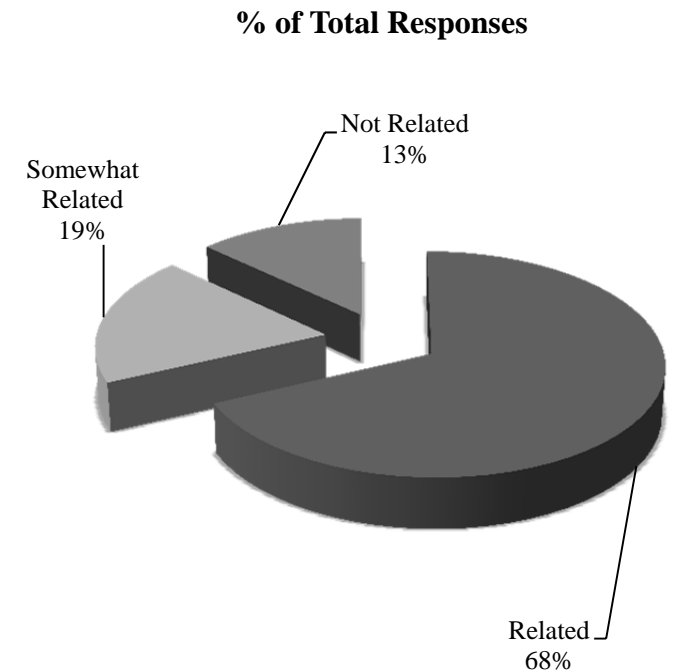

Job Relevance to Major as Reported by Respondents

College of Education and Human Service Professions

CEHSP	Related	Somewhat Related	Not Related	No Response
Athletic Training	5	0	1	0
Communication Sciences and Disorders	1	3	2	0
Elementary and Middle School Education	2	0	0	0
Environmental and Outdoor Education	3	2	4	0
Exercise Science	15	9	6	0
Health Education - Community	10	5	5	1
Integrated Elementary and Special Education	54	4	1	3
Psychology	38	34	15	1
Public Health Education and Promotion - Community	0	0	1	0
Secondary Education (CEHSP & SFA)	77	6	9	2
Unified Early Childhood Studies	21	0	0	0
Total # of Respondents	226	63	44	7
% of Total Responses	68%	19%	13%