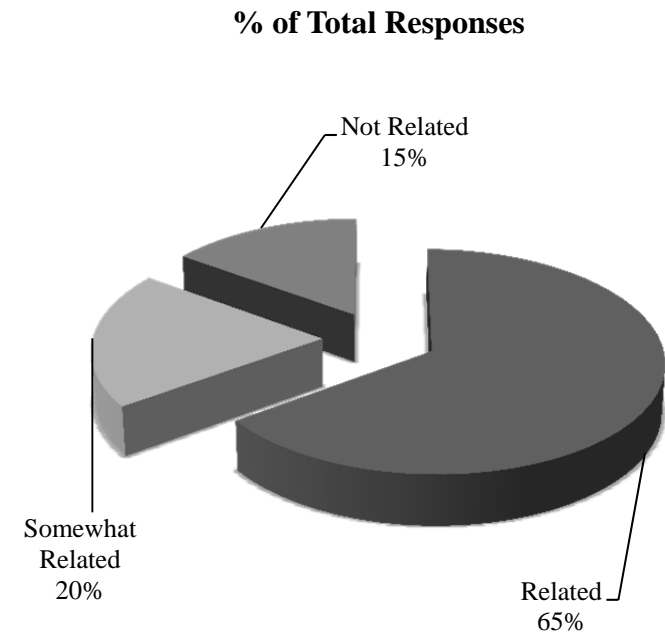

Job Relevance to Major as Reported by Respondents

All Majors

All Majors	Related	Somewhat Related	Not Related	No Response
Total # of Respondents	945	297	220	15
% of Total Responses	65%	20%	15%