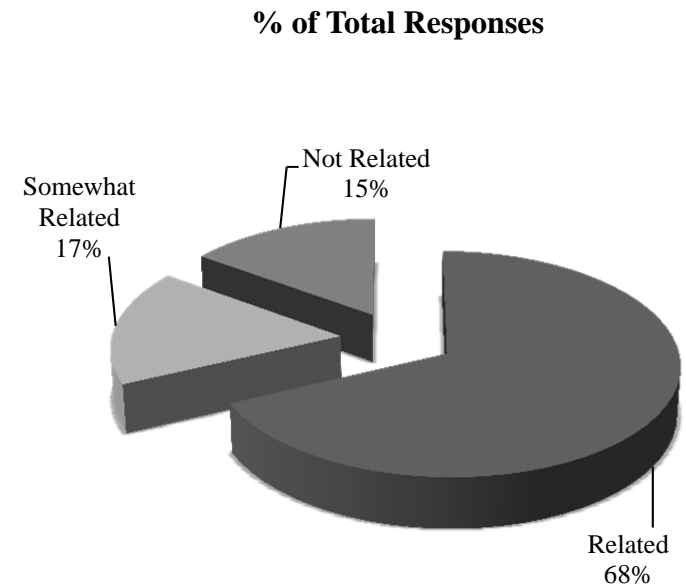

Job Relevance to Major as Reported by Respondents

Swenson College of Science and Engineering

SCSE	Related	Somewhat Related	Not Related	No Response
Biochemistry	1	0	0	0
Biochemistry and Molecular Biology	2	1	1	0
Biology	33	24	23	0
Cell and Molecular Biology	9	12	4	0
Chemical Engineering	27	3	1	0
Chemistry	10	1	7	0
Civil Engineering	42	2	1	0
Computer Information Systems	7	3	0	0
Computer Science	23	2	1	0
Electrical and Computer Engineering	17	2	0	0
Electrical Engineering	8	0	0	0
Environmental Science	5	1	6	0
Geological Sciences	3	3	3	0
Industrial Engineering	7	0	1	0
Mathematics	6	6	4	0
Mechanical Engineering	55	2	0	0
Physics	1	0	2	0
Statistics and Actuarial Science	8	5	3	0
Total # of Respondents	264	67	57	0
% of Total Responses	68%	17%	15%