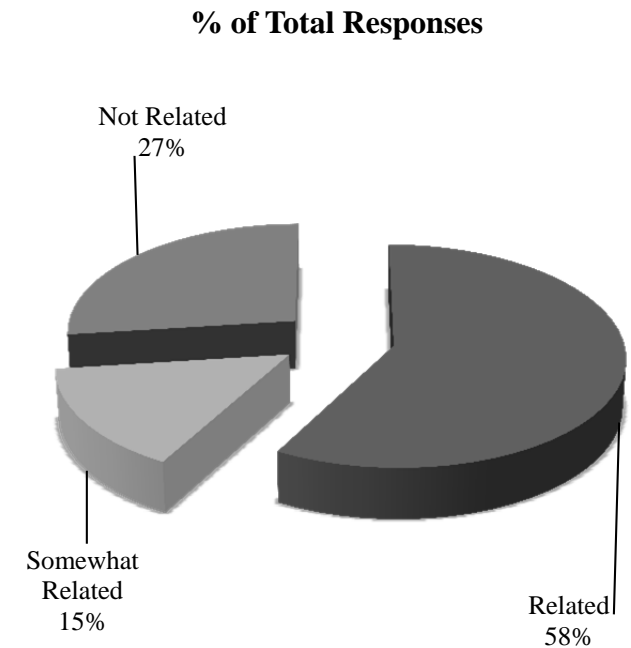

Job Relevance to Major as Reported by Respondents

School of Fine Arts

SFA	Related	Somewhat Related	Not Related	No Response
Art	1	0	2	0
Art History	0	1	1	0
Graphic Design	23	6	1	1
Music	1	0	3	0
Performance	0	0	1	0
Studio Art	11	2	7	0
Theatre	10	3	6	0
Theory and Composition	1	0	1	0
Total # of Respondents	47	12	22	1
% of Total Responses	58%	15%	27%