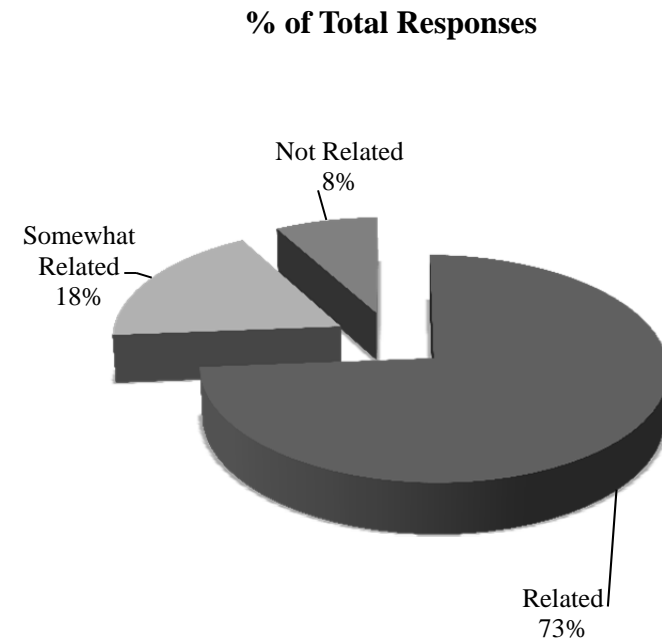

Job Relevance to Major as Reported by Respondents

Labovitz School of Business and Economics

LSBE	Related	Somewhat Related	Not Related	No Response
Accounting	46	3	0	0
Economics	16	9	2	2
Finance	37	18	6	0
Financial Markets Finance	13	1	0	0
Health Care Management	32	4	2	0
Management - Human Resource	16	7	2	0
Management - Organizational	24	10	3	0
Management Information Systems	16	1	1	0
Marketing	66	16	14	0
Marketing Analytics	8	0	0	0
Total # of Respondents	274	69	30	2
% of Total Responses	73%	18%	8%