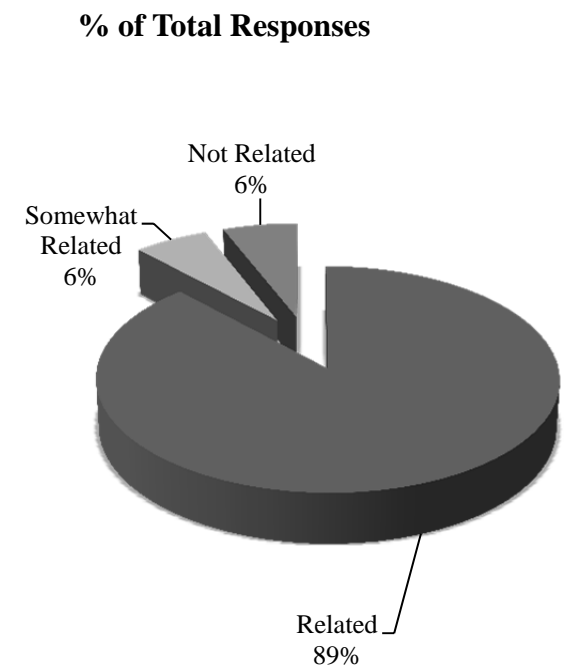

Job Relevance to Major as Reported by Respondents

Teaching Majors

Teaching Majors	Related	Somewhat Related	Not Related	No Response
Art Education	8	0	1	0
Elementary and Middle School Education	2	0	0	0
Health Education - School	3	0	0	0
Integrated Elementary and Special Education	54	4	1	3
Music Education - Instrumental	9	0	1	0
Music Education - Vocal	4	0	0	0
Physical Education	2	3	0	0
Teaching Communication Arts and Literature	9	0	1	0
Teaching Earth and Space Science	0	0	1	0
Teaching German	1	0	0	0
Teaching Life Science	1	0	1	0
Teaching Mathematics	20	2	0	0
Teaching Physical Science	1	0	0	0
Teaching Social Studies	17	1	4	1
Teaching Spanish	2	0	0	1
Unified Early Childhood Studies	21	0	0	0
Total # of Respondents	154	10	10	5
% of Total Responses	89%	6%	6%